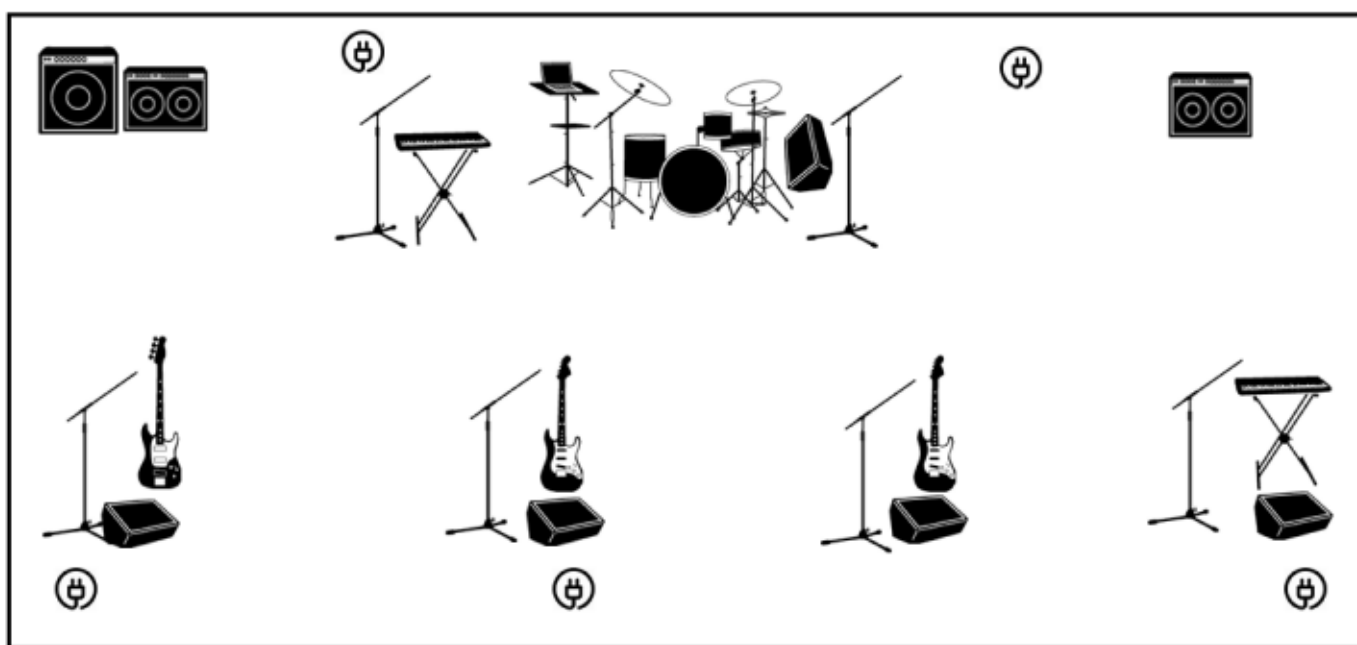

## Stage Plot

### INPUT LIST

1	Kick	9	Gtr L (Mic amp)	17	Keys Vox	25	
2	Snare	10	Gtr R (Mic amp)	18	Drum Vox	26	
3	Tom 1	11	Keys (DI front)	19			
4	Tom 2	12	Keys2 (DI rear)	20		28	
5	Tom 3	13	Samples (DI rear)	21		29	
6	OH	14	Bass Vox	22		30	
7	HH	15	Gtr L Vox (Main)	23		31	
8	Bass (DI front)	16	Gtr R Vox	24		32	