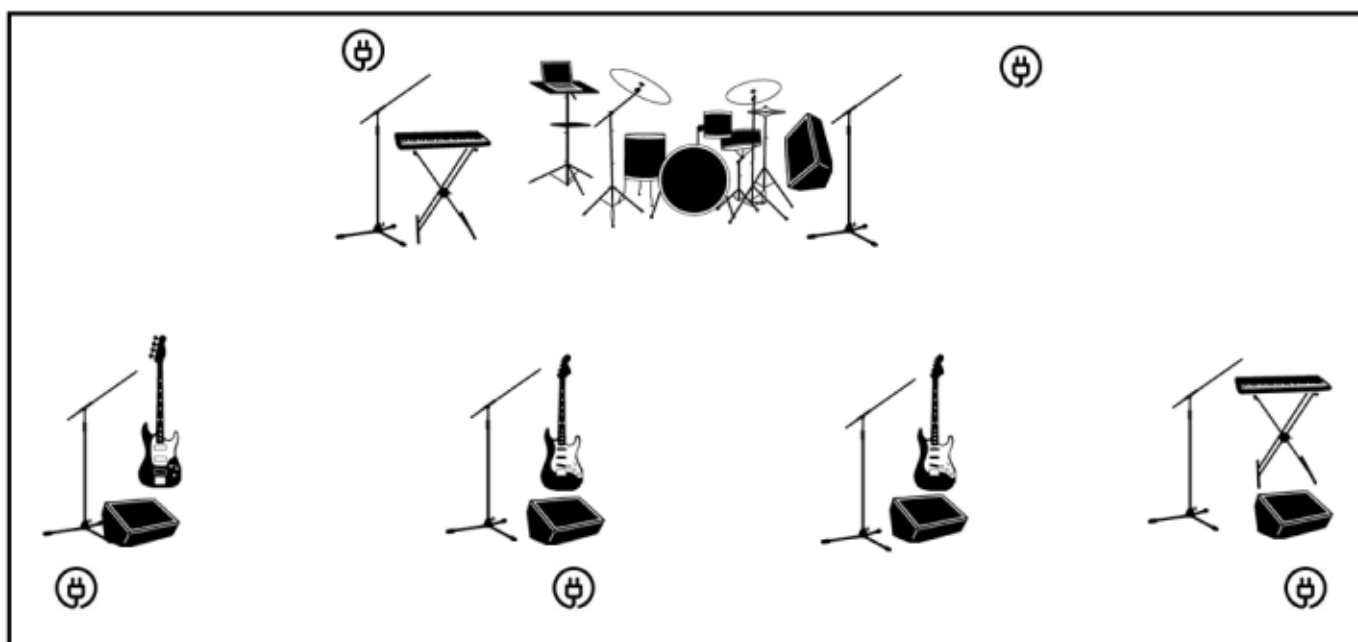

## Stage Plot

### INPUT LIST

1	Kick	9	Gtr L (DI front)	17	Keys Vox	25	
2	Snare	10	Gtr R (DI rear)	18	Drum Vox	26	
3	Tom 1	11	Keys (DI front)	19			
4	Tom 2	12	Keys2 (DI rear)	20		28	
5	Tom 3	13	Samples (DI rear)	21		29	
6	OH	14	Bass Vox	22		30	
7	HH	15	Gtr L Vox (Main)	23		31	
8	Bass (DI front)	16	Gtr R Vox	24		32	